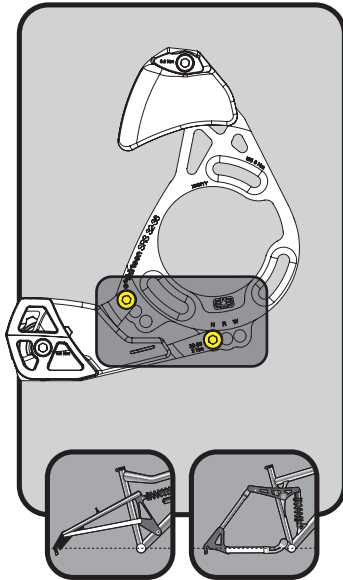

REGULAR POSITION
(MOST BIKES)

NARROW POSITION
(MOST HARDTAIL BIKES)

WIDE POSITION
(SOME DH/FREERIDE BIKES)

BB SHELL WIDTH	CHAINLINE	TYPICAL BB SPINDLE LENGTH	SPACER WASHERS NEEDED BETWEEN BACKPLATE AND ISCG TAB	
			BLACK (2.5MM)	GOLD (1.25MM)
68	47.5	113	0	FINE TUNE
68 OR 73	50	113	0	FINE TUNE
68 OR 73	52.5	118	1	FINE TUNE
68 OR 73	55	123	2	FINE TUNE
68 OR 73	57.5	128	3	FINE TUNE
83	57.5	128	1	FINE TUNE
83	60	133	2	FINE TUNE
100	63.5	140	0	FINE TUNE
100	65	145	1	FINE TUNE

INCLUDED : () LONG BOLTS x 3 () SHORT BOLTS x 3 () x1 ISCG ADAPTER
 () THICK 2.5mm WASHERS x 9 () THIN 1.25mm WASHERS x 3