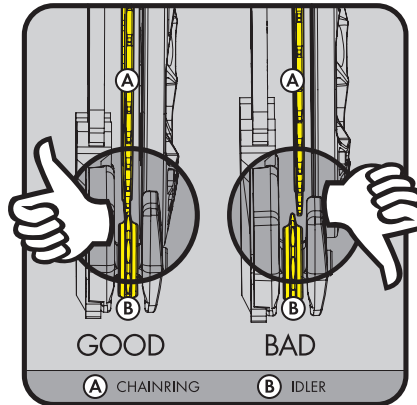

REGULAR POSITION
(MOST BIKES)

NARROW POSITION
(MOST HARDTAIL BIKES)

WIDE POSITION
(SOME DH/FREERIDE BIKES)

BB SHELL WIDTH	CHAINLINE	TYPICAL BB SPINDLE LENGTH	SPACER WASHERS NEEDED BETWEEN BACKPLATE AND ISCG TAB	
			BLACK (2.5MM)	GOLD (1.25MM)
68	47.5	113	0	FINE TUNE
68 OR 73	50	113	0	FINE TUNE
68 OR 73	52.5	118	1	FINE TUNE
68 OR 73	55	123	2	FINE TUNE
68 OR 73	57.5	128	3	FINE TUNE
83	57.5	128	1	FINE TUNE
83	60	133	2	FINE TUNE
100	63.5	140	0	FINE TUNE
100	65	145	1	FINE TUNE

INCLUDED : () LONG BOLTS x 3 () SHORT BOLTS x 3 () x1 ISCG ADAPTER
 () THICK 2.5mm WASHERS x 9 () THIN 1.25mm WASHERS x 3