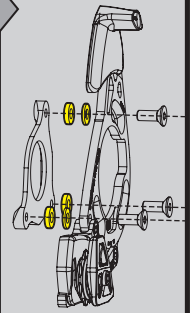

REGULAR POSITION
(MOST BIKES)

NARROW POSITION
(MOST HARDTAIL BIKES)

WIDE POSITION
(SOME DH/FREERIDE BIKES)

BB SHELL WIDTH	CHAINLINE	TYPICAL BB SPINDLE LENGTH	SPACER WASHERS NEEDED BETWEEN BACKPLATE AND ISCG TAB	
			BLACK (2.5MM)	GOLD (1.25MM)
68	47.5	113	0	FINE TUNE
68 OR 73	50	113	0	FINE TUNE
68 OR 73	52.5	118	1	FINE TUNE
68 OR 73	55	123	2	FINE TUNE
68 OR 73	57.5	128	3	FINE TUNE
83	57.5	128	1	FINE TUNE
83	60	133	2	FINE TUNE
100	63.5	140	0	FINE TUNE
100	65	145	1	FINE TUNE

INCLUDED : () LONG BOLTS x 3 () SHORT BOLTS x 3 () x1 ISCG ADAPTER
 () THICK 2.5mm WASHERS x 9 () THIN 1.25mm WASHERS x 3