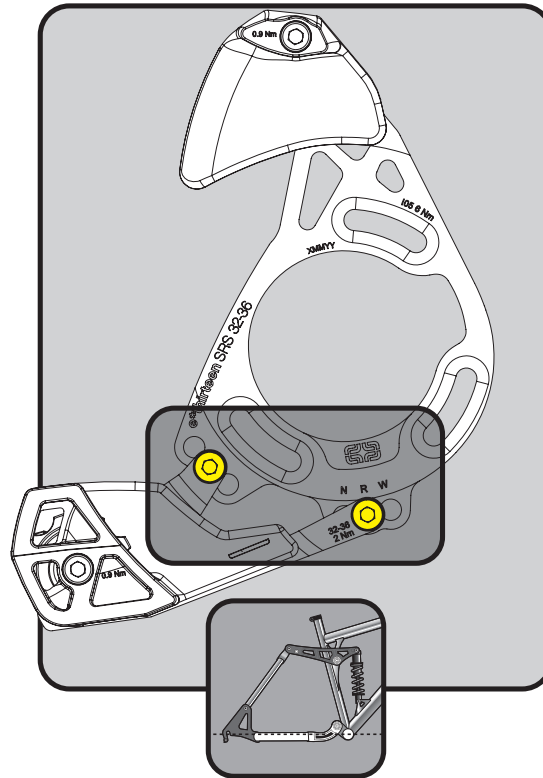

REGULAR POSITION
(MOST BIKES)

NARROW POSITION
(MOST HARDTAIL BIKES)

WIDE POSITION
(SOME DH/FREERIDE BIKES)

BB SHELL WIDTH	CHAINLINE	TYPICAL BB SPINDLE LENGTH	SPACER WASHERS NEEDED BETWEEN BACKPLATE AND ISCG TAB	
			BLACK (2.5MM)	GOLD (1.25MM)
68	47.5	113	0	FINE TUNE
68 OR 73	50	113	0	FINE TUNE
68 OR 73	52.5	118	1	FINE TUNE
68 OR 73	55	123	2	FINE TUNE
68 OR 73	57.5	128	3	FINE TUNE
83	57.5	128	1	FINE TUNE
83	60	133	2	FINE TUNE
100	63.5	140	0	FINE TUNE
100	65	145	1	FINE TUNE

INCLUDED : () LONG BOLTS x 3 () SHORT BOLTS x 3 () x1 ISCG ADAPTER
 () THICK 2.5mm WASHERS x 9 () THIN 1.25mm WASHERS x 3