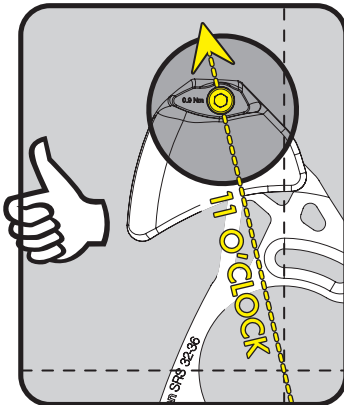

REGULAR POSITION
(MOST BIKES)

NARROW POSITION
(MOST HARDTAIL BIKES)

WIDE POSITION
(SOME DH/FREERIDE BIKES)

BB SHELL WIDTH	CHAINLINE	TYPICAL BB SPINDLE LENGTH	SPACER WASHERS NEEDED BETWEEN BACKPLATE AND ISCG TAB	
			BLACK (2.5MM)	GOLD (1.25MM)
68	47.5	113	0	FINE TUNE
68 OR 73	50	113	0	FINE TUNE
68 OR 73	52.5	118	1	FINE TUNE
68 OR 73	55	123	2	FINE TUNE
68 OR 73	57.5	128	3	FINE TUNE
83	57.5	128	1	FINE TUNE
83	60	133	2	FINE TUNE
100	63.5	140	0	FINE TUNE
100	65	145	1	FINE TUNE

INCLUDED : () LONG BOLTS x 3 () SHORT BOLTS x 3 () x1 ISCG ADAPTER
 () THICK 2.5mm WASHERS x 9 () THIN 1.25mm WASHERS x 3