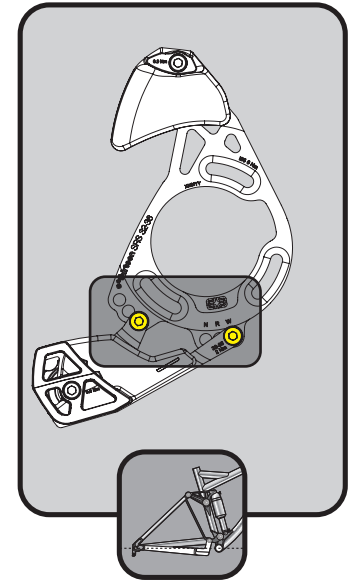

REGULAR POSITION
(MOST BIKES)

NARROW POSITION
(MOST HARDTAIL BIKES)

WIDE POSITION
(SOME DH/FREERIDE BIKES)

BB SHELL WIDTH	CHAINLINE	TYPICAL BB SPINDLE LENGTH	SPACER WASHERS NEEDED BETWEEN BACKPLATE AND ISCG TAB	
			BLACK (2.5MM)	GOLD (1.25MM)
68	47.5	113	0	FINE TUNE
68 OR 73	50	113	0	FINE TUNE
68 OR 73	52.5	118	1	FINE TUNE
68 OR 73	55	123	2	FINE TUNE
68 OR 73	57.5	128	3	FINE TUNE
83	57.5	128	1	FINE TUNE
83	60	133	2	FINE TUNE
100	63.5	140	0	FINE TUNE
100	65	145	1	FINE TUNE

INCLUDED : () LONG BOLTS x 3 () SHORT BOLTS x 3 () x1 ISCG ADAPTER
 () THICK 2.5mm WASHERS x 9 () THIN 1.25mm WASHERS x 3